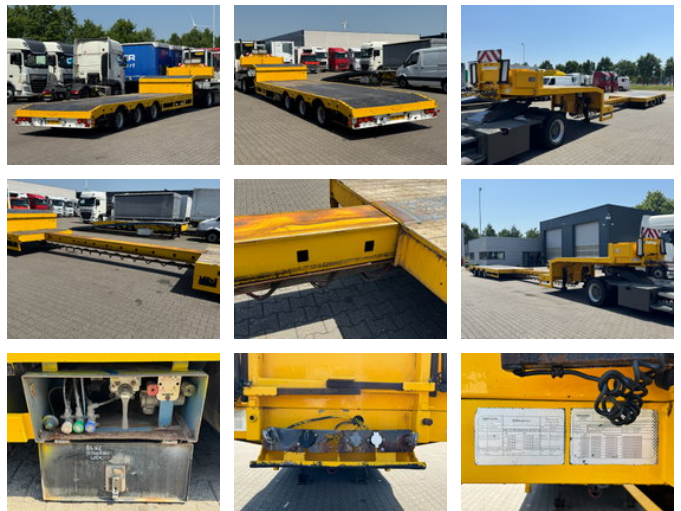

Broshuis 31N5-EU

General characteristics

Brand	Broshuis
Subcategory	Semi lowloader
License plate	OR-39-PH
Year of construction	2008
Date of first registration	01-09-2008
Colour	Yellow
Condition	Used
General state	Good
Reference	OR-39-PH

Properties

Single weight	10.330kg
Load capacity	37.670kg
GVW	48.000kg

Broshuis 31N5-EU

Technical specifications

Number of axes

3

Accessories

- Steering Axle
- Anti-lock braking system
- Air suspension
- Drum brakes