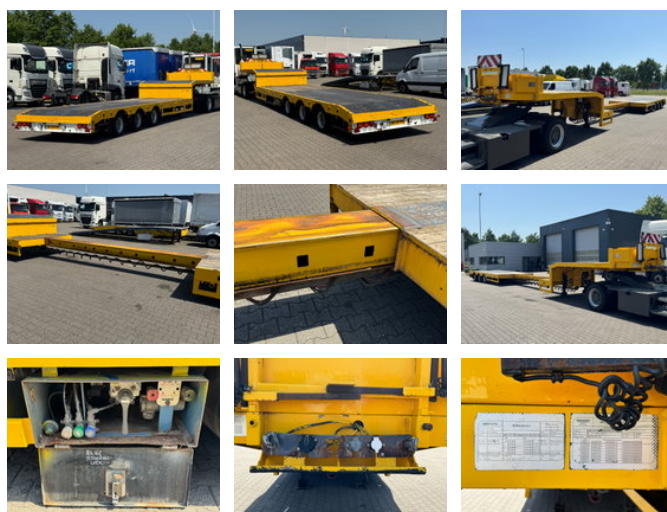

Broshuis Semi Dieplader 6 mtr uitschuifbaar / stuur-as / lift-as / APK

General characteristics

Brand	Broshuis
Subcategory	Semi lowloader
License plate	OR-39-PH
Year of construction	2008
Date of first registration	01-09-2008
Colour	Yellow
Condition	Used
General state	Good
Reference	32043

Properties

Single weight	10.330kg
Load capacity	37.670kg
GVW	48.000kg
Serial number	XNJ31N5GA08L01074

Broshuis Semi Dieplader 6 mtr uitschuifbaar / stuur-as / lift-as / APK

Technical specifications

Number of axes

3

Description

BROSHUIS SEMI LOW LOADER 6 METER EXTENDABLE GIGANT AXLES WITH DRUM BRAKES ABS/EBS LIFT-AXLE STEERING AXLE HARDWOOD FLOOR DUTCH REGISTRATION WITH VALID MOT UNTILL 10-2026!

Accessories

-
- Steering Axle
- EBS
- Hardwood floor
- Anti-lock braking system
- Air suspension
- Drum brakes