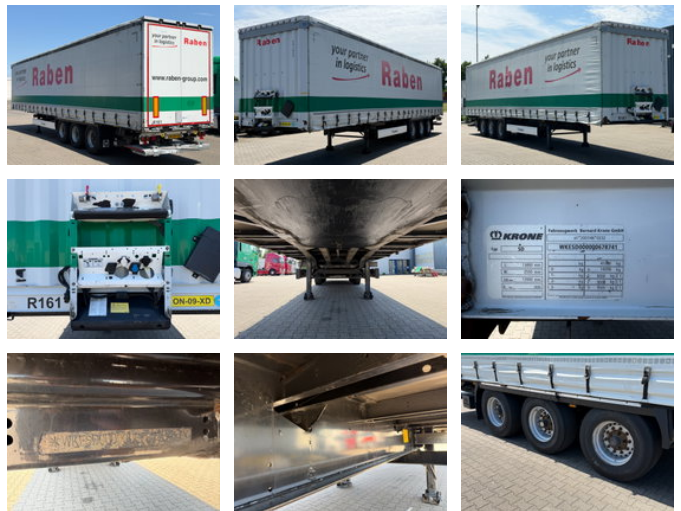

Krone SD Schuifzeil-Dak / Laadklep / BPW-Axle / Code XL

General characteristics

Brand	Krone
Subcategory	Sliding curtain
License plate	ON-09-XD
Year of construction	2015
Date of first registration	28-07-2015
Colour	Wit
Condition	Used
General state	Good
Reference	31988

Properties

Single weight	6.520kg
Load capacity	34.480kg
GVW	41.000kg
Serial number	WKESD000000678741

Krone SD Schuifzeil-Dak / Laadklep / BPW-Axle / Code XL

Technical specifications

Number of axes

3

Accessories