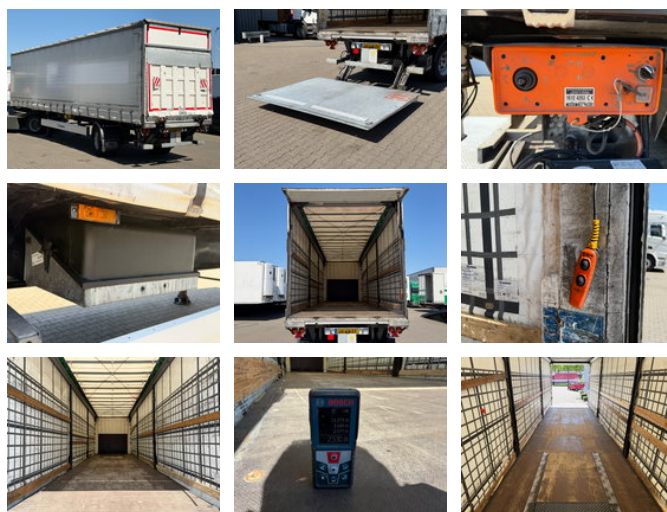

Krone SE City / Schuifzeil-Dak / 2500 Laadklep / Stuur-as / New APK!

General features

Brand	Krone
Subcategory	Sliding curtain
Licence plate	OP-68-TY
Construction year	2017
Date of first registration	24-05-2017
Color	White
Condition	Used
General condition	Good
Reference	31894

Characteristics

Empty weight	6.440kg
Load capacity	15.560kg
GVW	22.000kg
Length	1.130cm
Width	255cm
Serial number	WKESE000000753914

Krone SE City / Schuifzeil-Dak / 2500 Laadklep / Stuur-as / New APK!

Technical specifications