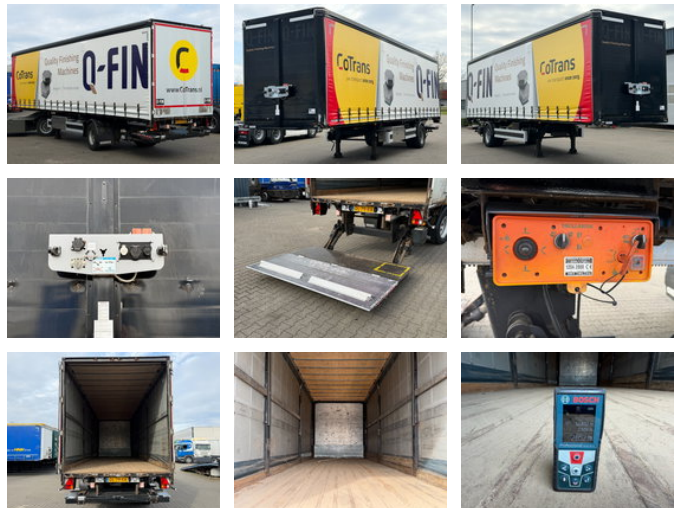

Renders ROC 12.10 City Schuifzeil / OV-Laadklep *05-2027 Apk*

General features

Brand	Renders
Subcategory	Sliding curtain
Licence plate	OL-79-RX
Construction year	2012
Date of first registration	10-05-2012
Color	White
Condition	Used
General condition	Good
Reference	31799

Characteristics

Empty weight	6.038kg
Load capacity	15.962kg
GVW	22.000kg
Length	1.083cm
Width	254cm
Serial number	YA5B101A222S61537

Renders ROC 12.10 City Schuifzeil / OV-Laadklep *05-2027 Apk*

Technical specifications