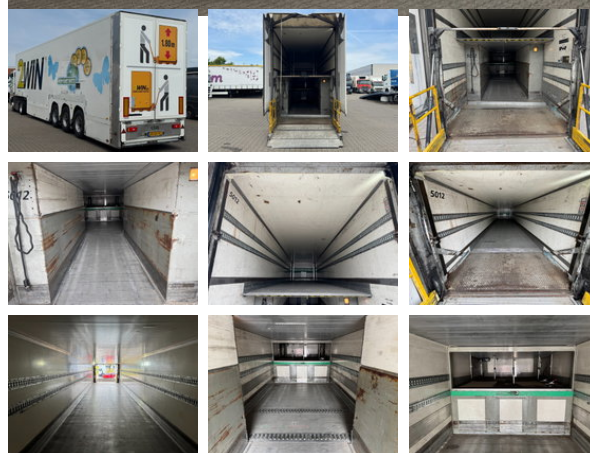

Van Eck Double Deck

General characteristics

Brand	Van Eck
Subcategory	Closed box
License plate	OS-69-YK
Year of construction	2006
Date of first registration	30-06-2006
Colour	Wit
Condition	Used
General state	Good
Reference	OS-69-YK

Properties

Single weight	11.230kg
Load capacity	24.770kg
GVW	36.000kg
Serial number	XL9PT333660017125

Technical specifications

Number of axes	3
----------------	---

Accessories

- EBS
- Back doors
- Tail lift
- Anti-lock braking system
- Air suspension
- Drum brakes