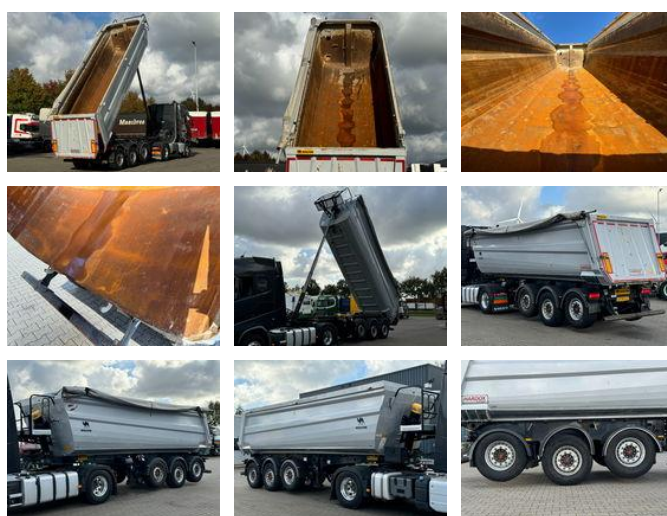

Wielton 30m3 Hardox Tipper / SAF-Disc / 2x Lift-axle

General features

Brand	Wielton
Subcategory	Tipper
Licence plate	ot83lz
Construction year	2022
Date of first registration	19-09-2022
Color	grey
Condition	Used
Reference	30566

Characteristics

Empty weight	6.860kg
Load capacity	35.140kg
Max. weight	42.000kg
Length	886cm
Width	255cm
Serial number	SUDNW300000107809

Wielton 30m3 Hardox Tipper / SAF-Disc / 2x Lift-axle

Technical specifications